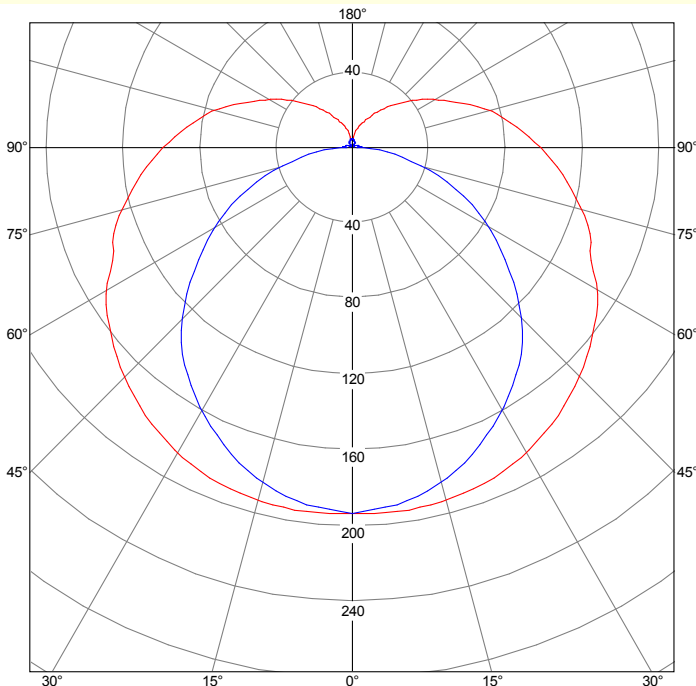

### Other data:

Luminous flux (luminaire): 2444 lm / Luminous efficacy (luminaire): N/A lm/W;  
Led lifetime: - h / Colour temperature: 4.000 K / CRI>80;  
Photometric code: 840/---; RG: 1

Voltage / Frecuence Electrical Class N° of lamps x Wattage (W) Lamp Type / Lamp Cap Efficiency (%) and Photometric Class	230V ~ 50Hz Classe I 1x14 LED/LED 75 H + 19 T	
Index of protection (watertightness) Resistance to Glow Wire (°C) Mechanical impact protection index Cable max temperature (°C)	IP40 750 90	
Norms	EN 60598-1, EN 60598-2-1; EN 55015, EN 61000-3-2, EN 61547; 2014/30/EU, 2014/35/EU; 2011/65/EU (Rohs); (EU) N° 1194/2012 (Ecodesign)	

### Polar Diagram