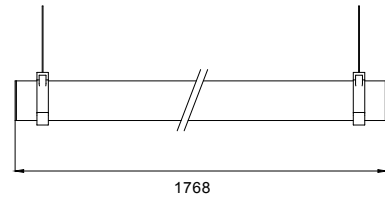

ACCESSORIES:

- KIT Suspension RT;
- KIT - Clamp RT INOX