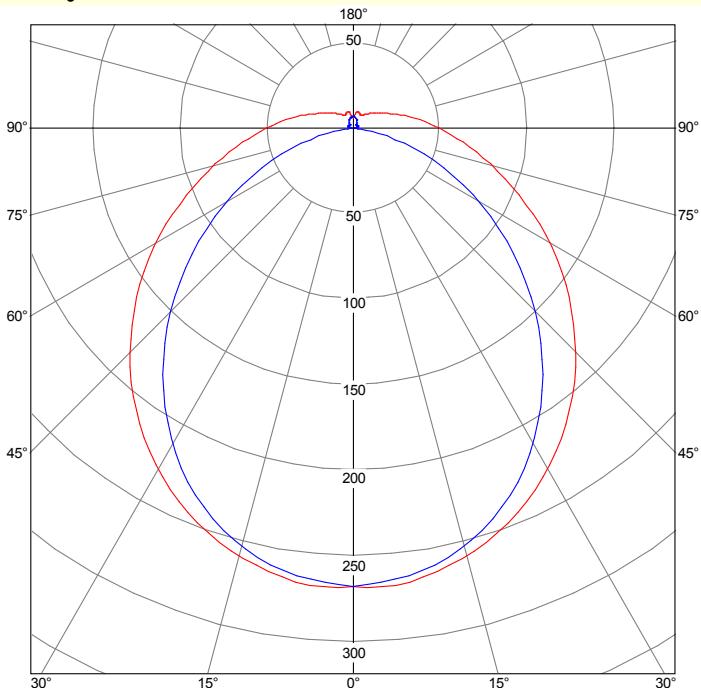

### Other data:

Luminous flux (luminaire): 3825 lm / Luminous efficacy (luminaire): 127 lm/W;  
Led lifetime: - h / Colour temperature: 4000 K / CRI>80;  
Photometric code: 840/359; RG: 1

Voltage / Frequency	230V ~ 50Hz
Electrical Class	CLASSE II
N° of lamps x Wattage (W)	6x4
Lamp Type / Lamp Cap	LED/LED
Efficiency (%) and Photometric Class	77 E + 8 T
Index of protection (watertightness)	IP65
Resistance to Glow Wire (°C)	850
Mechanical impact protection index	IK06
Cable max temperature (°C)	90

### Polar Diagram