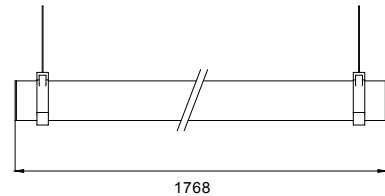

ACCESSORIES:

- KIT Suspension RT;
- KIT - Clamp RT INOX