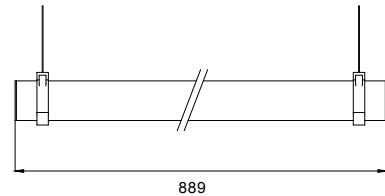

OPTIC:

External diffuser in transparent polycarbonate. Internal diffuser in PMMA opal.

WIRING:

Luminaire wired with driver (suitable for AC or DC).
Luminaire supplied with LED modules.

Other data:

Luminous flux (luminaire): 3735 lm / Luminous efficacy (luminaire): 124 lm/W;
Led lifetime: - h / Colour temperature: 4.000 K / CRI>80;
Photometric code: 840/359; RG: 1

Voltage / Frequency	230V ~ 50Hz
Electrical Class	CLASSE II
N° of lamps x Wattage (W)	3x9
Lamp Type / Lamp Cap	LED/LED
Efficiency (%) and Photometric Class	75 E + 8 T
Index of protection (watertightness)	IP65
Resistance to Glow Wire (°C)	850
Mechanical impact protection index	IK06
Cable max temperature (°C)	90

Norms EN 60598-1, EN 60598-2-1;
EN 55015, EN 61000-3-2, EN 61547;
2014/30/EU, 2014/35/EU;
2011/65/EU (Rohs); (EU) N° 1194/2012 (Ecodesign)

ACCESSORIES:

- KIT Suspension RT;
- KIT - Clamp RT INOX

Polar Diagram