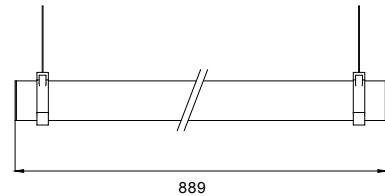

ACCESSORIES:

- KIT Suspension RT;
- KIT - Clamp RT INOX