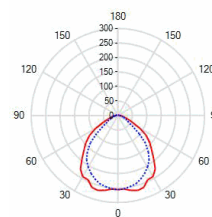

TECHNICAL DATA

	Luminous Flux (Lm)	Nº Lamp. x Power (W)	Luminous Efficacy (lm/W)	LED Risk Group	Colour Temp. (K)	UGR		Dimensions (mm)				
						(X= 4H; Y= 8H; S= 0,25H)		Length	Width	Height	Fixation	Recessed
						Tran.	Long.					
IGPBK 01 155 BE	n/a	55,00	n/a	n/a	n/a	18.5	16.6	595	595	93	n/a	585x585

OTHER TECHNICAL INFORMATION

CRI: > 80

Photometric Code: 840

Rendimento: 62,7%

POLAR DIAGRAM

ENERGY LABEL

NORMS