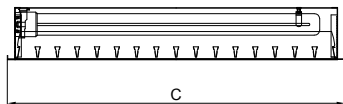

TECHNICAL DATA

	Luminous Flux (Lm)	Nº Lamp. x Power (W)	Luminous Efficacy (lm/W)	LED Risk Group	Colour Temp. (K)	UGR		Dimensions (mm)				
						(X= 4H; Y= 8H; S= 0,25H)		Length	Width	Height	Fixation	Recessed
						Tran.	Long.					
IGPBK 01 155 BE	n/a	55,00	n/a	n/a	n/a	18.5	16.6	595	595	93	n/a	585x585