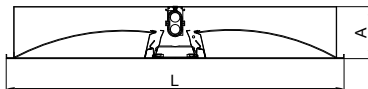

TECHNICAL DATA

	Luminous Flux (Lm)	Nº Lamp. x Power (W)	Luminous Efficacy (lm/W)	LED Risk Group	Colour Temp. (K)	UGR		Dimensions (mm)				
						(X= 4H; Y= 8H; S= 0,25H)		Length	Width	Height	Fixation	Recessed
						Tran.	Long.					
IGPBK 01 155 BE	n/a	55,00	n/a	n/a	n/a	18.5	16.6	595	595	93	n/a	585x585